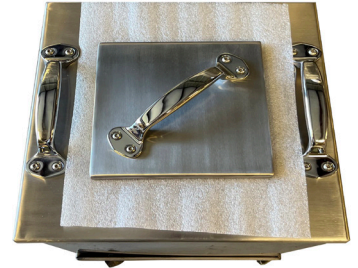

Lead Lined Waste Container

Custom Box Specifications:

Outer Dims: 14 5/8"W x 14 5/8"D x 28"T
Inside Dims: 13"W x 13"D x 18"T
Lead Shielding: 1/4"
Removable lid with 7" x 7" opening
Stainless Steel inside and outside

Custom Box - Shielded Waste Container - 1/4" Lead